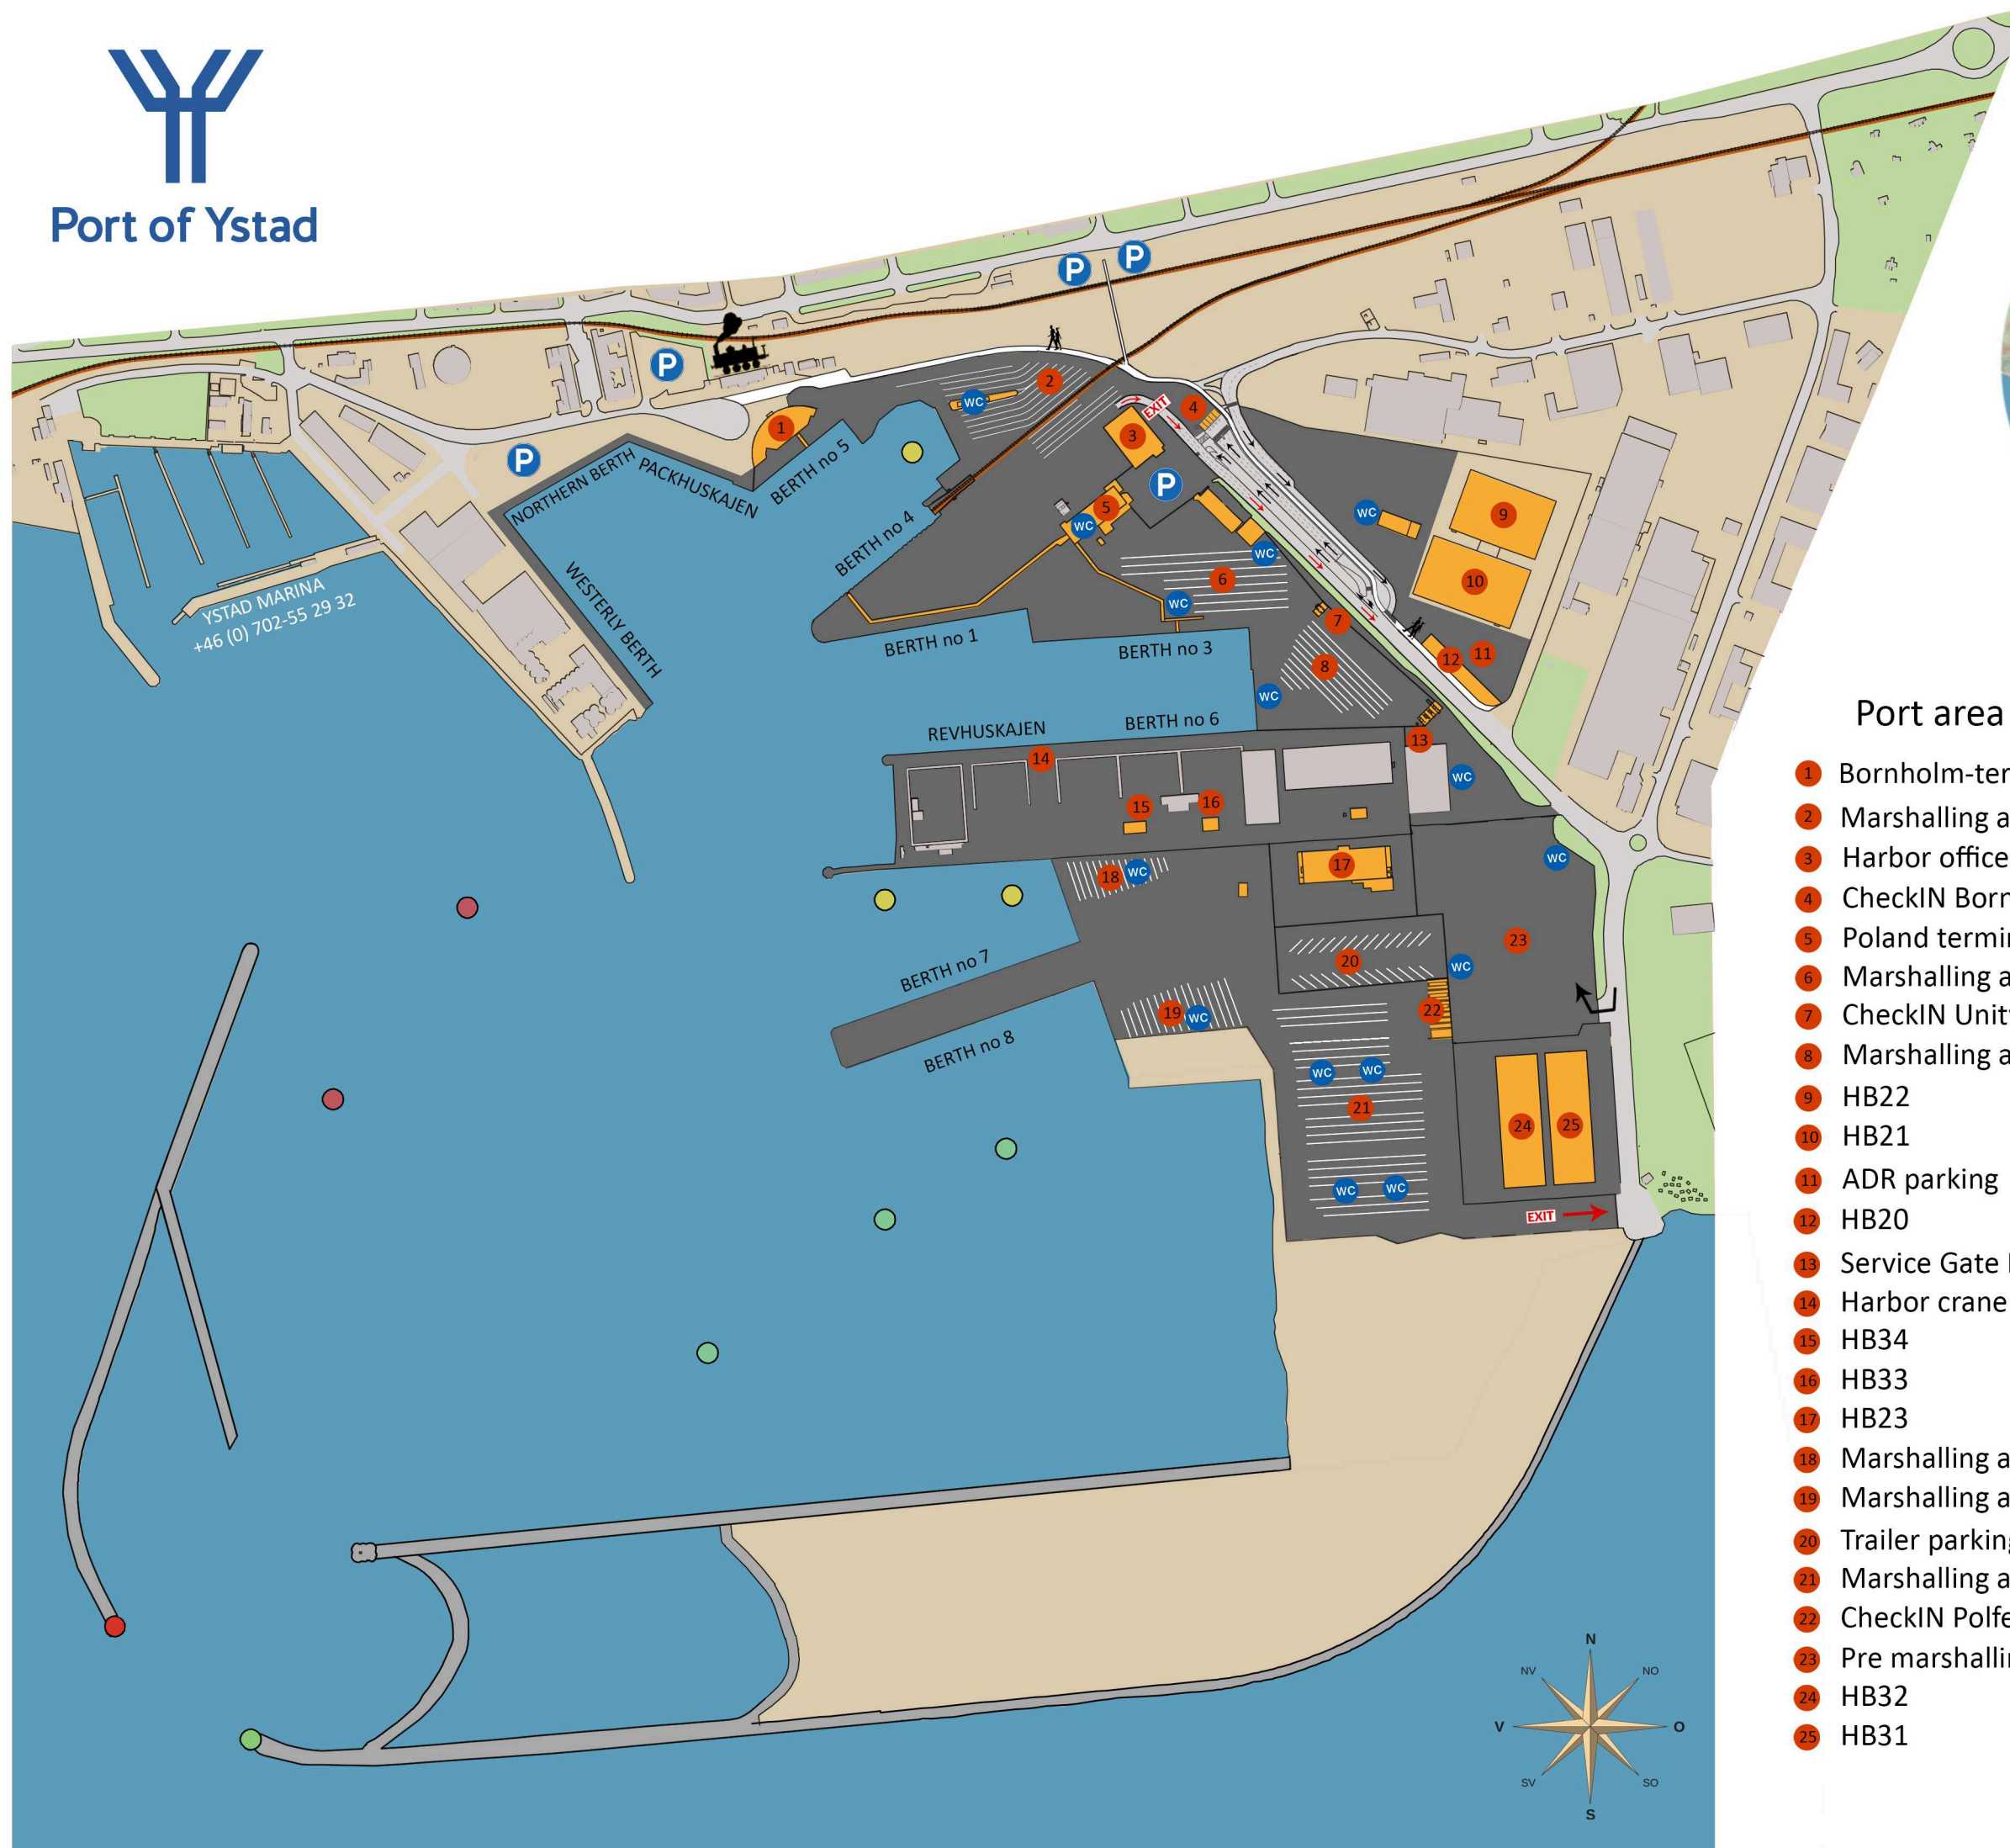

Port of Ystad

### Port area

- 1 Bornholm-terminal
- 2 Marshalling area for Bornholmslinjen
- 3 Harbor office
- 4 CheckIN Bornholmslinjen
- 5 Poland terminal
- 6 Marshalling area for Unity Line
- 7 CheckIN Unity Line
- 8 Marshalling area
- 9 HB22
- 10 HB21
- 11 ADR parking
- 12 HB20
- 13 Service Gate P13
- 14 Harbor crane
- 15 HB34
- 16 HB33
- 17 HB23
- 18 Marshalling area for Polferries
- 19 Marshalling area for Polferries
- 20 Trailer parking
- 21 Marshalling area for Polferries
- 22 CheckIN Polferries
- 23 Pre marshalling area
- 24 HB32
- 25 HB31