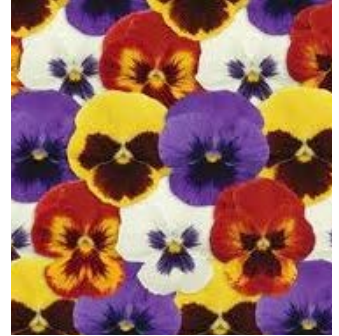

Penséer i Ystad kommun 2014

Viola karma
'Blue butterfly'

Viola karma
'Midnight sun'

Viola matrix
'Ocean'

Viola panola
'Blotch mix XP'

Viola panola
'Clear mix XP'

Viola panola
'Deep orange XP'

Viola panola
'Halloween II mix'

Viola panola
'Lavender Blotch'

Viola panola
'Lilac shades'

Viola panola
'Marina XP'

Viola panola
'Purple XP'

Viola panola
'Purple face XP'

Viola panola
'Scarlet XP'

Viola panola
'Sunburst XP'

Viola panola
'True blue XP'

Viola panola
'Violet Picotee'

Viola panola
'White XP'

Viola panola
'Yellow XP'

Viola panola
'Yellow Blotch XP'

Viola penny
'Orange jump-up'

Viola penny
'Red with yellow face'

Viola penny
'Tangerine'

Viola penny
'Violet blue'

Viola penny
'White improved'

Viola penny
'Yellow blotch'

Viola rebel
'Blue and yellow'

Viola rebel
'White'

Viola sorbet
'Select mix XP'